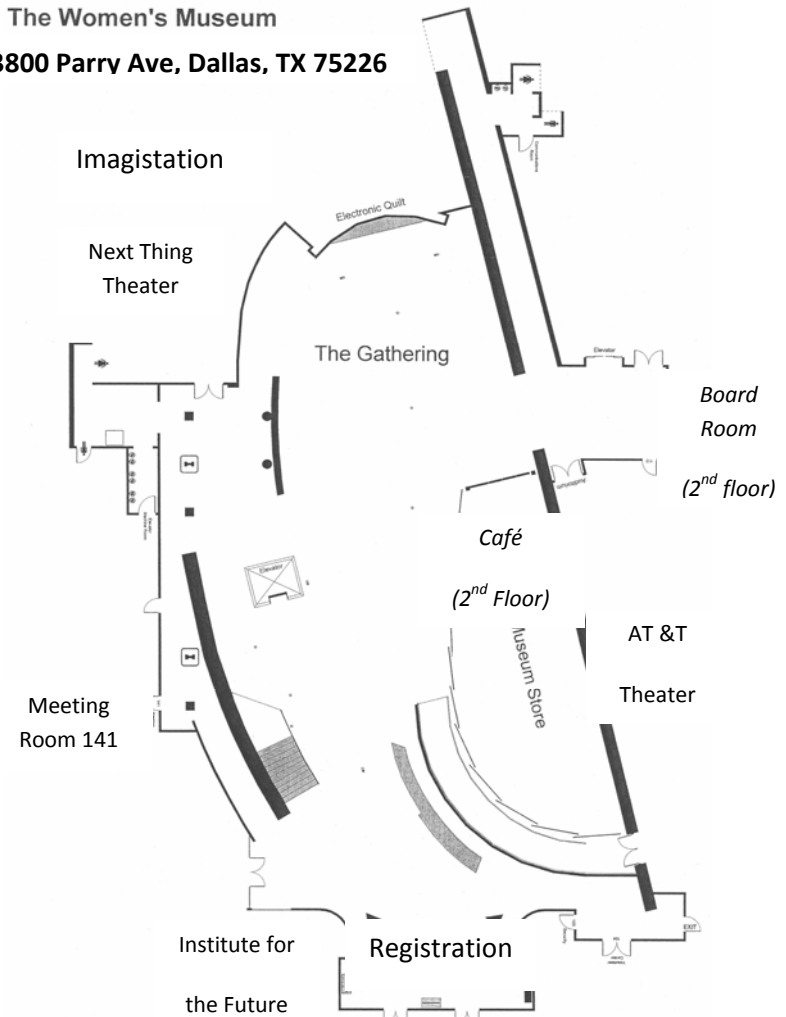

SCHEDULE OF EVENTS—SATURDAY, FEB. 21, 2009

All history day activities will take place in the Women's Museum at Fair Park

- 8:00 AM—9:00 AM REGISTRATION AND EXHIBIT SETUP**
Lobby
- 9:00 AM—11:30 AM DISPLAY OF HISTORICAL PAPERS & INTERPRETIVE WEB SITES**
Institute for the Future
- 9:00 AM—1 PM JUNIOR INDIVIDUAL & GROUP EXHIBIT**
AT & T Gathering Area
- JUNIOR INDIVIDUAL & GROUP PERFORMANCE**
AT & T Theater
- JUNIOR INDIVIDUAL DOCUMENTARY**
Imagistation
- JUNIOR GROUP DOCUMENTARY**
Next Thing Theater
- SENIOR INDIVIDUAL & GROUP EXHIBIT**
AT & T Gathering Area
- SENIOR INDIVIDUAL & GROUP PERFORMANCE**
2ND Floor Cafe
- SENIOR INDIVIDUAL & GROUP DOCUMENTARY**
Meeting Room 141
- 1:30 PM LIVING HISTORY PERFORMANCES**
AT & T Theater
- 2:30 PM AWARDS CEREMONY**
AT & T Theater

Times are subject to change.

Evaluation forms for all categories will be grouped by school and given to a teacher from that campus or district.

The Women's Museum
3800 Parry Ave, Dallas, TX 75226

The Women's Museum was built in 1909 as a coliseum. It was an elaborate brick Romanesque structure built at a cost of \$108,000 and could hold up to 8,000 people. During the State Fair, the Coliseum hosted musical events and animal shows. In 1925, the building became an agricultural show arena.